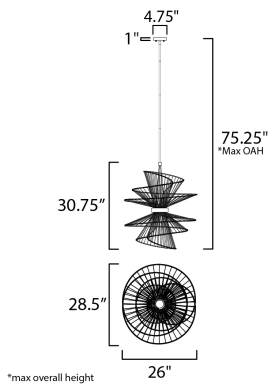

**PRODUCT DESCRIPTION**

A geometrical marvel of design and craft, the Zeta collection's abstract form seemingly twirls as if in movement. An elusive orb of clear glass casts light both up and downward through indelicate steel spindles in your choice of Natural Aged Brass, Matte Black or Matte White creating a remarkable filigree of light. Available in multiple sizes of pendants, a ceiling mount, and an ADA wall sconce, this collection of products serve as the ultimate focal point of a room.

**MEASUREMENTS**

DIMENSION : 28.5" L x 26" W x 30.75" H  
 MAX OAH : 75.25" OAH  
 CANOPY : 4.75" W x 1" H x 4.75" L  
 HANGING WEIGHT : 13.2 lb

**LAMPING**

INPUT VOLTAGE : 120V  
 LUMENS : 1,600 Rated (1,200 Del.)  
 BULB : 2 x 8W LED LED , 16W Total  
 BULB INCLUDED : (Integrated)  
 DIMMABLE : ELV or Triac CL  
 CRI : 90 CRI  
 COLOR\_TEMP : 3000K

**FINISHES OPTION**

-  Black (BK)
-  Matte White (MW)
-  Natural Aged Brass (NAB)

**MATERIAL**

Steel + Aluminum

**RATINGS**

cETLus  
 Damp Location

**ADDITIONAL**

SLOPE: 30  
 RATED LIFE 35000 Hours  
 OPERATING TEMPERATURE:  
 -20°C (-4°F), 40°C (104°F)