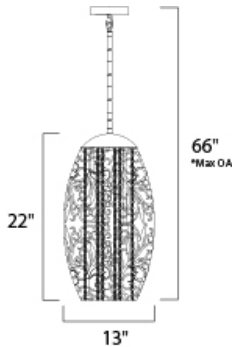

*max overall height of fixture

MEASUREMENTS

DIMENSION : 13" L x 13" W x 22" H
 MAX OAH : 66" OAH
 HANGING WEIGHT : 12.79 lb

LAMPING

INPUT VOLTAGE : 120V
 LUMENS : 4,500 Rated
 BULB : 6 x 3W LED G9 , 18W Total
 BULB INCLUDED : (Included)
 DIMMABLE : Yes
 COLOR_TEMP : 3000K