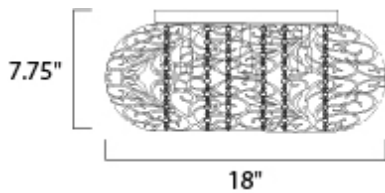

MEASUREMENTS

DIMENSION : 18" L x 18" W x 7.75" H
 CANOPY : 11.8" W x 0.75" H x 11.8" L
 HANGING WEIGHT : 6.52 lb

LAMPING

INPUT VOLTAGE : 120V
 LUMENS : 5,250 Rated
 BULB : 7 x 3W LED G9 , 21W Total
 BULB INCLUDED : (Included)
 DIMMABLE : Yes
 COLOR_TEMP : 3000K