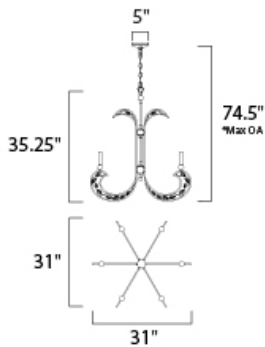

PRODUCT DESCRIPTION

This collection features arms of petite square tubing formed in a unique shape that frames a graceful vine of metal and glass leaves. Finished in our rich Russet that contrasts beautifully with the Clear glass accents. Excellent craftsmanship and attention to detail make this collection a proud addition to any home

FINISHES OPTION

 Russet (RT)

GLASS

Clear CL

MATERIAL

Steel, Crystal

RATINGS

cULus
Dry Location

ADDITIONAL

ADJUSTABLE
OPERATING TEMPERATURE:
-20°C (-4°F), 40°C (104°F)

MEASUREMENTS

- DIMENSION : 31" L x 31" W x 35.25" H
- MAX OAH : 74.5" OAH
- CANOPY : 5" W x 1" H x 5" L
- HANGING WEIGHT : 19.8 lb

LAMPING

- INPUT VOLTAGE : V
- BULB : 6 x 40W Incandescent E12 Candelabra , 240W Total
- BULB INCLUDED : (Not Included)
- DIMMABLE : Yes

*max overall height of fixture

Always consult a qualified electrician before installing any lighting product.