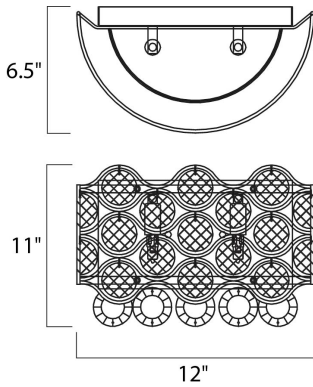

MEASUREMENTS

DIMENSION : 12" W x 11" H x 6.5" Ext
 MAX OAH : 9.84" W x 5.5" H
 HANGING WEIGHT : 4.4 lb

LAMPING

INPUT VOLTAGE : 120V
 BULB : 2 x 40W Xenon G9 , 80W Total
 BULB INCLUDED : (Included)
 DIMMABLE : Yes