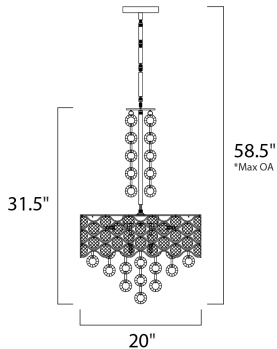

PRODUCT DESCRIPTION

Chains of faceted crystal rings are linked together by Polished Chrome jewelry bands that cascade from the top and through the fixture. The exterior shade of wave-like metal encases multi-faceted Beveled Crystal jewels, which sparkle from the light of the Xenon lamps included with each fixture.

*max overall height of fixture

MEASUREMENTS

DIMENSION : 20" W x 31.5" H
 MAX OAH : 58.5" OAH
 HANGING WEIGHT : 22 lb

LAMPING

INPUT VOLTAGE : 120V
 BULB : 8 x 40W Xenon G9 , 320W Total
 BULB INCLUDED : (Included)
 DIMMABLE : Yes