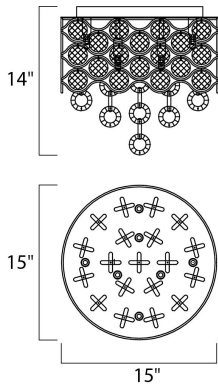

PRODUCT DESCRIPTION

Chains of faceted crystal rings are linked together by Polished Chrome jewelry bands that cascade from the top and through the fixture. The exterior shade of wave-like metal encases multi-faceted Beveled Crystal jewels, which sparkle from the light of the Xenon lamps included with each fixture.

MEASUREMENTS

DIMENSION : 15" W x 14" H
 HANGING WEIGHT : 15.4 lb

LAMPING

INPUT VOLTAGE : 120V
 BULB : 7 x 40W Xenon G9 , 280W Total
 BULB INCLUDED : (Included)
 DIMMABLE : Yes

FINISHES OPTION

 Polished Chrome (PC)

GLASS

Beveled Crystal BC

MATERIAL

Steel, Crystal

RATINGS

Dry Location

ADDITIONAL

RATED LIFE 2000 Hours
 OPERATING TEMPERATURE:
 -20°C (-4°F), 40°C (104°F)