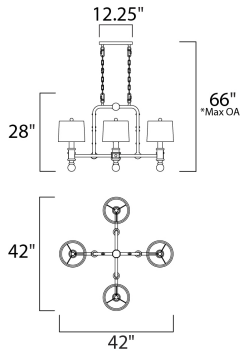

*max overall height

MEASUREMENTS

- DIMENSION : 42" L x 42" W x 28" H
- MAX OAH : 66" OAH
- CANOPY : 4.75" W x 1" H x 12.25" L
- HANGING WEIGHT : 51.7 lb

LAMPING

- INPUT VOLTAGE : 120V
- BULB : 4 x 60W Incandescent E26 Medium , 240W Total
- BULB INCLUDED : (Not Included)
- DIMMABLE : Yes