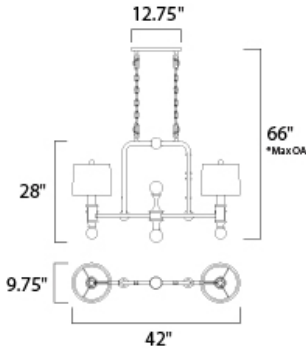

*max overall height of fixture

MEASUREMENTS

- DIMENSION : 42" L x 9.75" W x 28" H
- MAX OAH : 66" OAH
- CANOPY : 4.75" W x 1" H x 12.25" L
- HANGING WEIGHT : 33 lb

LAMPING

- INPUT VOLTAGE : 120V
- BULB : 2 x 60W Incandescent E26 Medium , 120W Total
- BULB INCLUDED : (Not Included)
- DIMMABLE : Yes