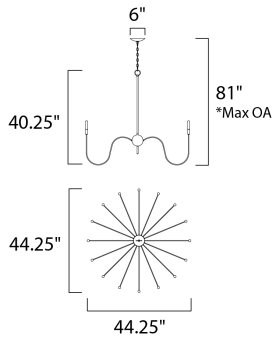

*max overall height

MEASUREMENTS

DIMENSION : 44.25" L x 44.25" W x 40.25" H
 MAX OAH : 81" OAH
 CANOPY : 6.25" W x 1.25" H x 6.25" L
 HANGING WEIGHT : 22.1 lb

LAMPING

INPUT VOLTAGE : 120V
 BULB : 16 x 40W Incandescent E12 Candelabra , 640W Total
 BULB INCLUDED : (Not Included)
 DIMMABLE : Yes