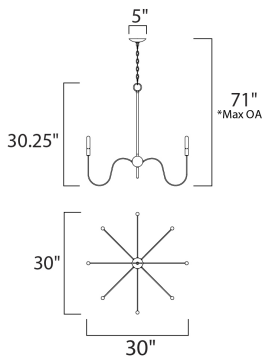

**FINISHES OPTION**

 Polished Nickel (PN)

**MATERIAL**

Steel

**RATINGS**

cULus  
Dry Location

**ADDITIONAL**

ADJUSTABLE  
OPERATING TEMPERATURE:  
-20°C (-4°F), 40°C (104°F)

**MEASUREMENTS**

DIMENSION : 30" L x 30" W x 30.25" H  
 MAX OAH : 71" OAH  
 CANOPY : 5" W x 1" H x 5" L  
 HANGING WEIGHT : 9.8 lb

**LAMPING**

INPUT VOLTAGE : 120V  
 BULB : 8 x 40W Incandescent E12 Candleabra , 320W Total  
 BULB INCLUDED : (Not Included)  
 DIMMABLE : Yes