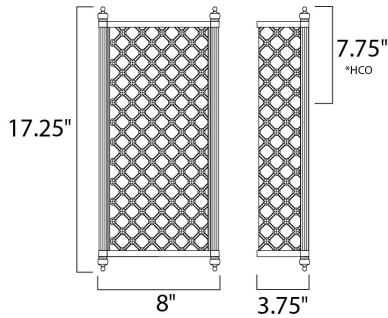

PRODUCT DESCRIPTION

A traditional collection with the look of today features metal grids finished in a Natural Aged Brass that nicely contrasts the softness of the inner Oatmeal fabric shade. Each fixture has a glass diffuser, which is supported by ornate cast finials.

MEASUREMENTS

DIMENSION : 8" W x 17.25" H x 3.75" Ext
MAX OAH : 6.81" W x 5.35" H
HANGING WEIGHT : 6.6 lb

LAMPING

INPUT VOLTAGE : 120V
BULB : 2 x 60W Incandescent E26 Medium , 120W Total
BULB INCLUDED : (Not Included)
DIMMABLE :

FINISHES OPTION

Natural Aged Brass

GLASS

Satin White SW

MATERIAL

Metal

RATINGS

Dry Location
ADA

ADDITIONAL

OPERATING TEMPERATURE:
-20°C (-4°F), 40°C (104°F)

Always consult a qualified electrician before installing any lighting product.