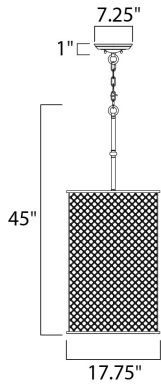

MEASUREMENTS

- DIMENSION : 17.75" W x 45" H
- CANOPY : 7.25" W x 1" H x 7.25" L
- HANGING WEIGHT : 28.6 lb

LAMPING

- INPUT VOLTAGE : 120V
- BULB : 6 x 60W Incandescent E26 Medium , 360W Total
- BULB INCLUDED : (Not Included)
- DIMMABLE :