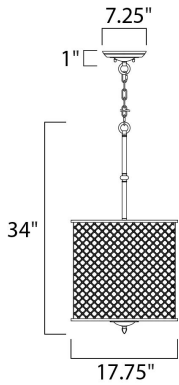

**MEASUREMENTS**

- DIMENSION : 17.75" W x 34" H
- CANOPY : 7.25" W x 1" H x 7.25" L
- HANGING WEIGHT : 22 lb

**LAMPING**

- INPUT VOLTAGE : 120V
- BULB : 4 x 60W Incandescent E26 Medium , 240W Total
- BULB INCLUDED : (Not Included)
- DIMMABLE :