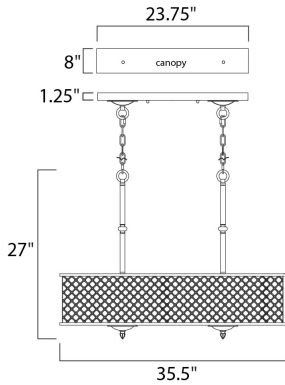

PRODUCT DESCRIPTION

A traditional collection with the look of today features metal grids finished in a Natural Aged Brass that nicely contrasts the softness of the inner Oatmeal fabric shade. Each fixture has a glass diffuser, which is supported by ornate cast finials.

MEASUREMENTS

DIMENSION : 35.5" L x 15.75" W x 27" H
 CANOPY : 8" W x 1.25" H x 23.75" L
 HANGING WEIGHT : 41.8 lb

LAMPING

INPUT VOLTAGE : 120V
 BULB : 8 x 40W Incandescent E26 Medium , 320W Total
 BULB INCLUDED : (Not Included)
 DIMMABLE :