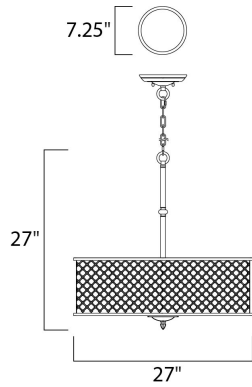

PRODUCT DESCRIPTION

A traditional collection with the look of today features metal grids finished in a Natural Aged Brass that nicely contrasts the softness of the inner Oatmeal fabric shade. Each fixture has a glass diffuser, which is supported by ornate cast finials.

MEASUREMENTS

DIMENSION : 27" W x 27" H
 CANOPY : 7.25" W x 1" H x 7.25" L
 HANGING WEIGHT : 33 lb

LAMPING

INPUT VOLTAGE : 120V
 BULB : 6 x 40W Incandescent E26 Medium , 0W Total
 BULB INCLUDED : (Not Included)
 DIMMABLE :