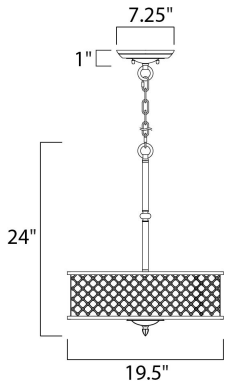

MEASUREMENTS

- DIMENSION : 19.5" W x 24" H
- CANOPY : 7.25" W x 1" H x 7.25" L
- HANGING WEIGHT : 17.6 lb

LAMPING

- INPUT VOLTAGE : 120V
- BULB : 4 x 40W Incandescent E26 Medium , 160W Total
- BULB INCLUDED : (Not Included)
- DIMMABLE :