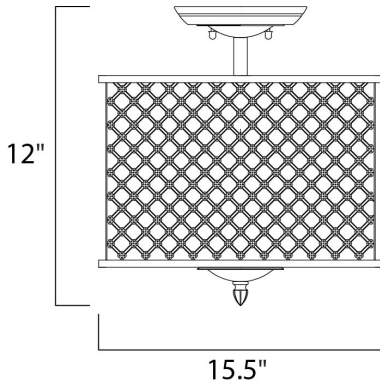

**MEASUREMENTS**

DIMENSION : 15.5" W x 12" H  
 HANGING WEIGHT : 15.4 lb

**LAMPING**

INPUT VOLTAGE : 120V  
 BULB : 3 x 40W Incandescent E26 Medium , 0W Total  
 BULB INCLUDED : (Not Included)  
 DIMMABLE :