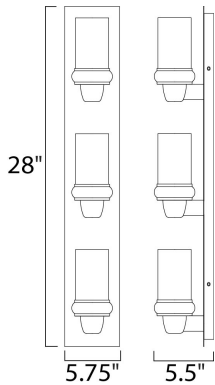

PRODUCT DESCRIPTION

Bayview collection's curved metal frame finished in Bronze supports Frost glass within Clear glass cylinders. Each cylinder support is open on the bottom to allow light from the included xenon lamps to filter down as well as up into the room.

MEASUREMENTS

DIMENSION : 5.75" W x 28" H x 5.5" Ext
 BACK PLATE : 5.51" W x 27.95" H x 14" HCO
 HANGING WEIGHT : 7.72 lb

LAMPING

INPUT VOLTAGE : V
 LUMENS : 1,350 Rated
 BULB : 3 x 40W Xenon G9 , 120W Total
 BULB INCLUDED : (Included)
 DIMMABLE : Yes
 COLOR_TEMP : 2900K
 LIGHTING_DIRECTION : Up/Down