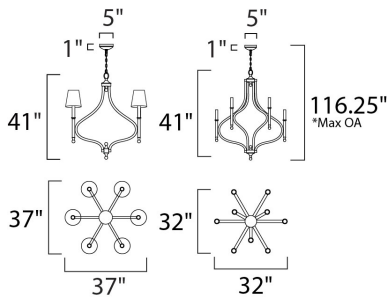

*max overall height

MEASUREMENTS

DIMENSION : 32" L x 32" W x 41" H
 MAX OAH : 116.25" OAH
 HANGING WEIGHT : 44 lb

LAMPING

INPUT VOLTAGE : 120V
 BULB : 9 x 40W Incandescent E12 Candelabra , 360W Total
 BULB INCLUDED : (Not Included)
 DIMMABLE : Yes