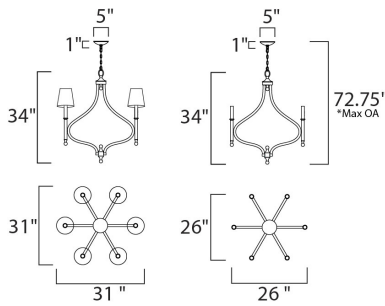

\*max overall height

**MEASUREMENTS**

DIMENSION : 26" L x 26" W x 34" H  
 MAX OAH : 72.75" OAH  
 CANOPY : 5" W x 1" H x 5" L  
 HANGING WEIGHT : 26.4 lb

**LAMPING**

INPUT VOLTAGE : 120V  
 BULB : 6 x 40W Incandescent E12 Candelabra , 240W Total  
 BULB INCLUDED : (Not Included)  
 DIMMABLE : Yes