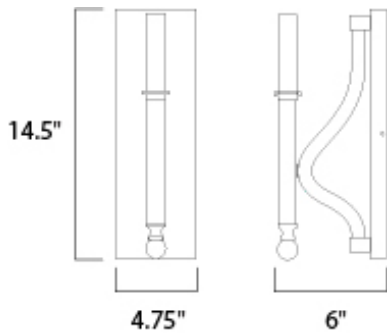

MEASUREMENTS

DIMENSION : 4.75" W x 14.5" H x 6" Ext
 MAX OAH : 4.75" W x 1" H
 HANGING WEIGHT : 3.74 lb

LAMPING

INPUT VOLTAGE : 120V
 BULB : 1 x 40W Incandescent E12 Candelabra , 40W Total
 BULB INCLUDED : (Not Included)
 DIMMABLE : Yes