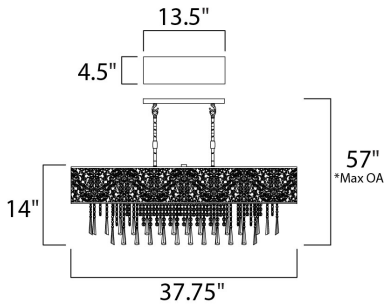

**PRODUCT DESCRIPTION**

The Rapture Collection's delicate pattern in Satin Nickel stainless steel creates a silhouette against the inner fabric shade available in your choice of White, Black or Red. The shimmer of crystal adds a touch of elegance to this transitional style.

\*max overall height

**MEASUREMENTS**

- DIMENSION : 37.75" L x 8.25" W x 14" H
- MAX OAH : 57" OAH
- CANOPY : 4.53" W x 0.35" H x 13.58" L
- HANGING WEIGHT : 16.32 lb

**LAMPING**

- INPUT VOLTAGE : 120V
- LUMENS : 5,250 Rated
- BULB : 7 x 40W Xenon G9 , 280W Total
- BULB INCLUDED : (Included)
- DIMMABLE : Yes
- COLOR\_TEMP : 2900K

**FINISHES OPTION**

- Satin Nickel (SN)

**GLASS**

- White WT

**MATERIAL**

- Stainless Steel, Fabric, Crystal

**RATINGS**

- cETLus
- Dry Location