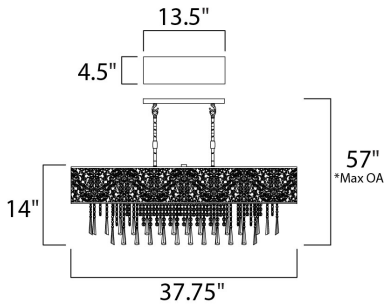

**PRODUCT DESCRIPTION**

The Rapture Collection's delicate pattern in Satin Nickel stainless steel creates a silhouette against the inner fabric shade available in your choice of White, Black or Red. The shimmer of crystal adds a touch of elegance to this transitional style.

\*max overall height

**MEASUREMENTS**

- DIMENSION : 37.75" L x 8.25" W x 14" H
- MAX OAH : 57" OAH
- CANOPY : 4.53" W x 0.35" H x 13.58" L
- HANGING WEIGHT : 16.32 lb

**LAMPING**

- LUMENS : 5,250 Rated
- BULB : 7 x 40W Xenon G9 , 280W Total
- BULB INCLUDED : (Included)
- DIMMABLE : Yes
- COLOR\_TEMP : 2900K

**FINISHES OPTION**

-  Satin Nickel (SN)

**MATERIAL**

Stainless Steel, Fabric, Crystal

**RATINGS**

cETLus  
Dry Location

**ADDITIONAL**

SLOPE: 120  
RATED LIFE 2000 Hours  
OPERATING TEMPERATURE:  
-20°C (-4°F), 40°C (104°F)