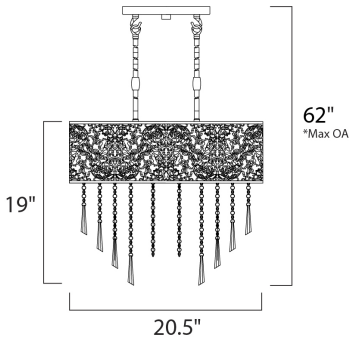

PRODUCT DESCRIPTION

The Rapture Collection's delicate pattern in Satin Nickel stainless steel creates a silhouette against the inner fabric shade available in your choice of White, Black or Red. The shimmer of crystal adds a touch of elegance to this transitional style.

*max overall height of fixture

MEASUREMENTS

- DIMENSION : 20.5" W x 19" H
- MAX OAH : 62" OAH
- CANOPY : 9.06" W x 0.79" H x 9.06" L
- HANGING WEIGHT : 11.44 lb

LAMPING

- INPUT VOLTAGE : 120V
- LUMENS : 6,750 Rated
- BULB : 9 x 40W Xenon G9 , 360W Total
- BULB INCLUDED : (Included)
- DIMMABLE : Yes
- COLOR_TEMP : 2900K

FINISHES OPTION

MATERIAL

Stainless Steel, Fabric, Crystal

RATINGS

cETLus
Dry Location

ADDITIONAL

SLOPE: 120
RATED LIFE 2000 Hours
OPERATING TEMPERATURE:
-20°C (-4°F), 40°C (104°F)

Always consult a qualified electrician before installing any lighting product.