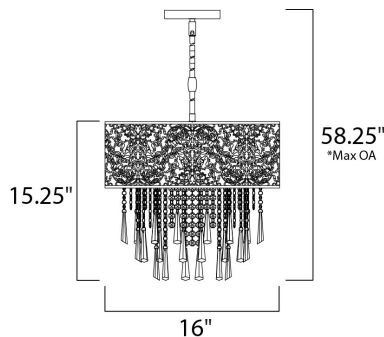

PRODUCT DESCRIPTION

The Rapture Collection's delicate pattern in Satin Nickel stainless steel creates a silhouette against the inner fabric shade available in your choice of White, Black or Red. The shimmer of crystal adds a touch of elegance to this transitional style.

*max overall height

MEASUREMENTS

- DIMENSION : 16" W x 15.25" H
- MAX OAH : 58.25" OAH
- CANOPY : 4.72" W x 0.79" H x 4.72" L
- HANGING WEIGHT : 9.26 lb

LAMPING

- INPUT VOLTAGE : 120V
- LUMENS : 3,750 Rated
- BULB : 5 x 40W Xenon G9 , 200W Total
- BULB INCLUDED : (Included)
- DIMMABLE : Yes
- COLOR_TEMP : 2900K

FINISHES OPTION

GLASS

White WT

MATERIAL

Stainless Steel, Fabric, Crystal

RATINGS

cETLus
Dry Location

ADDITIONAL