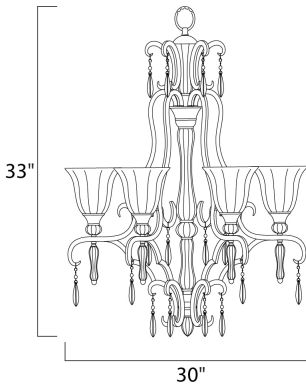

MEASUREMENTS

DIMENSION : 30" W x 33" H
 HANGING WEIGHT : 26.41 lb

LAMPING

INPUT VOLTAGE : 120V
 BULB : 6 x 100W Incandescent E26 Medium , 0W Total
 BULB INCLUDED : (Not Included)
 DIMMABLE : Standard

FINISHES OPTION