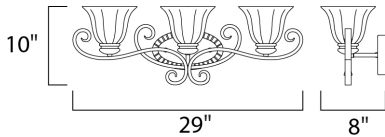

PRODUCT DESCRIPTION

A curvaceous metal frame finished in Platinum Dusk tastefully support fluted Wilshire glass shades.

MEASUREMENTS

DIMENSION : 29" W x 10" H x 8" Ext
 BACK PLATE : 8" W x 5" H
 HANGING WEIGHT : 7.1 lb

LAMPING

INPUT VOLTAGE : 120V
 BULB : 3 x 60W Incandescent E26 Medium , 180W Total
 BULB INCLUDED : (Not Included)
 DIMMABLE : Yes

FINISHES OPTION

 Platinum Dusk (PD)

GLASS

Wilshire WS

MATERIAL

Steel