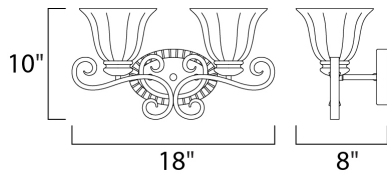

PRODUCT DESCRIPTION

A curvaceous metal frame finished in Platinum Dusk tastefully support fluted Wilshire glass shades.

MEASUREMENTS

DIMENSION : 18" W x 10" H x 8" Ext
 BACK PLATE : 8" W x 5" H
 HANGING WEIGHT : 4.98 lb