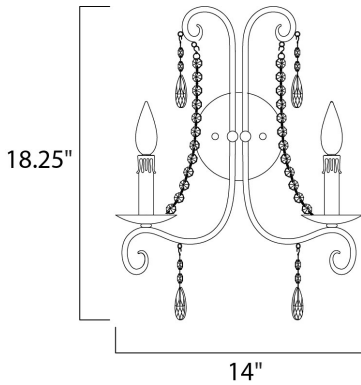

PRODUCT DESCRIPTION

Simple elegance adorns the Adriana collection as strings of cognac colored crystal gently cascade from a graceful frame of small scale tubing finished in Urban Rustic, a rough textured finish that features splashes of gold leaf that blend well with the Cognac teardrop crystal accents.

MEASUREMENTS

DIMENSION : 14" W x 18.25" H x 7.5" Ext
 MAX OAH : 0.75" W x 5.125" H
 HANGING WEIGHT : 2.05 lb

LAMPING

INPUT VOLTAGE : 120V
 BULB : 2 x 60W Incandescent E12 Candelabra , 120W Total
 DIMMABLE : Yes

FINISHES OPTION

 Urban Rustic

MATERIAL

Steel, Crystal

RATINGS

Dry Location

ADDITIONAL

RATED LIFE 1500 Hours
 OPERATING TEMPERATURE:
 -20°C (-4°F), 40°C (104°F)