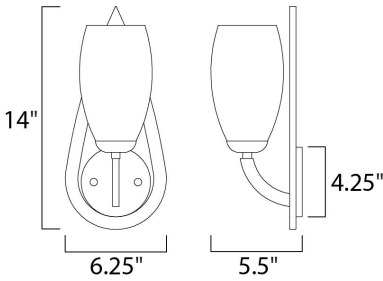

PRODUCT DESCRIPTION

Heavy arms sweep up from the bottom of a large teardrop center column to support the tall Satin White Glass shades of the Elan collection. The choice of elegant finishes includes Textured Ebony or Polished Chrome.

MEASUREMENTS

DIMENSION : 6.25" W x 14" H x 5.5" Ext
 MAX OAH : 4.38" W x 4.38" H
 HANGING WEIGHT : 2.56 lb

LAMPING

INPUT VOLTAGE : 120V
 LUMENS : 0 Rated
 BULB : 1 x 60W Incandescent E26 Medium , 60W Total
 BULB INCLUDED : (Not Included)
 DIMMABLE : Yes