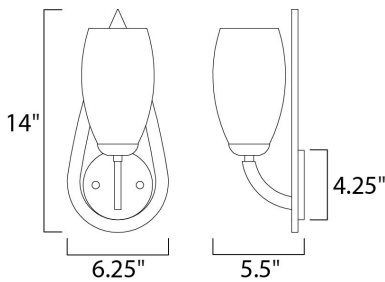

PRODUCT DESCRIPTION

Heavy arms sweep up from the bottom of a large teardrop center column to support the tall Satin White Glass shades of the Elan collection. The choice of elegant finishes includes Textured Ebony or Polished Chrome.

MEASUREMENTS

DIMENSION : 6.25" W x 14" H x 5.5" Ext
 MAX OAH : 4.38" W x 4.38" H
 HANGING WEIGHT : 2.64 lb

LAMPING

INPUT VOLTAGE : 120V
 BULB : 1 x 60W Incandescent E26 Medium , 60W Total
 BULB INCLUDED : (Not Included)
 DIMMABLE : Yes