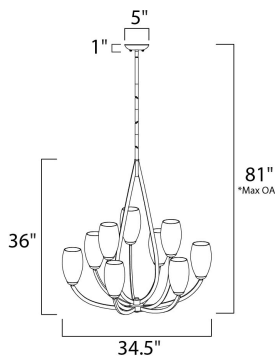

PRODUCT DESCRIPTION

Heavy arms sweep up from the bottom of a large teardrop center column to support the tall Satin White Glass shades of the Elan collection. The choice of elegant finishes includes Textured Ebony or Polished Chrome.

*max overall height

MEASUREMENTS

DIMENSION : 34.5" W x 36" H
 MAX OAH : 81" OAH
 HANGING WEIGHT : 25.92 lb

LAMPING

INPUT VOLTAGE : 120V
 BULB : 9 x 60W Incandescent E26 Medium , 540W Total
 BULB INCLUDED : (Not Included)
 DIMMABLE : Yes

FINISHES OPTION

-  Polished Chrome
-  Texture Ebony

GLASS

Satin White SW

RATINGS

Dry Location

ADDITIONAL

SLOPE: 120
 OPERATING TEMPERATURE:
 -20°C (-4°F), 40°C (104°F)