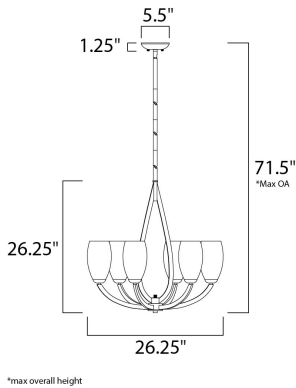

**PRODUCT DESCRIPTION**

Heavy arms sweep up from the bottom of a large teardrop center column to support the tall Satin White Glass shades of the Elan collection. The choice of elegant finishes includes Textured Ebony or Polished Chrome.

**MEASUREMENTS**

DIMENSION : 26.25" W x 26.5" H  
 MAX OAH : 71.5" OAH  
 HANGING WEIGHT : 15.7 lb

**LAMPING**

INPUT VOLTAGE : 120V  
 BULB : 6 x 100W Incandescent E26 Medium , 600W Total  
 BULB INCLUDED : (Not Included)  
 DIMMABLE : Yes

**FINISHES OPTION**

-  Polished Chrome
-  Texture Ebony

**GLASS**

Satin White SW

**RATINGS**

Dry Location

**ADDITIONAL**

SLOPE: 120  
 OPERATING TEMPERATURE:  
 -20°C (-4°F), 40°C (104°F)