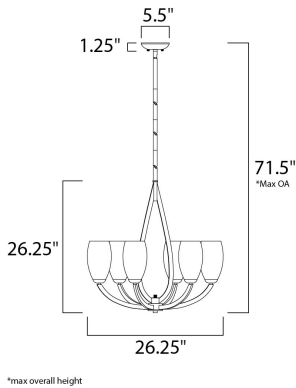

**PRODUCT DESCRIPTION**

Heavy arms sweep up from the bottom of a large teardrop center column to support the tall Satin White Glass shades of the Elan collection. The choice of elegant finishes includes Textured Ebony or Polished Chrome.

**MEASUREMENTS**

- DIMENSION : 26.25" W x 26.5" H
- MAX OAH : 71.5" OAH
- CANOPY : 5.5" W x 1.25" H x 5.5" L
- HANGING WEIGHT : 11 lb

**LAMPING**

- INPUT VOLTAGE : 120V
- BULB : 6 x 60W Incandescent E26 Medium , 360W Total
- BULB INCLUDED : (Not Included)
- DIMMABLE : Yes