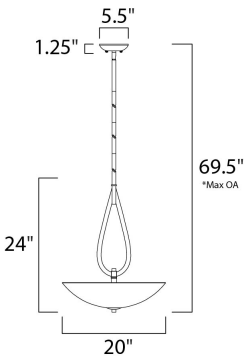

**PRODUCT DESCRIPTION**

Heavy arms sweep up from the bottom of a large teardrop center column to support the tall Satin White Glass shades of the Elan collection. The choice of elegant finishes includes Textured Ebony or Polished Chrome.

\*max overall height

**MEASUREMENTS**

DIMENSION : 20" W x 24" H  
 MAX OAH : 69.5" OAH  
 HANGING WEIGHT : 9.9 lb

**LAMPING**

INPUT VOLTAGE : 120V  
 BULB : 3 x 60W Incandescent E26 Medium , 180W Total  
 BULB INCLUDED : (Not Included)  
 DIMMABLE : Yes