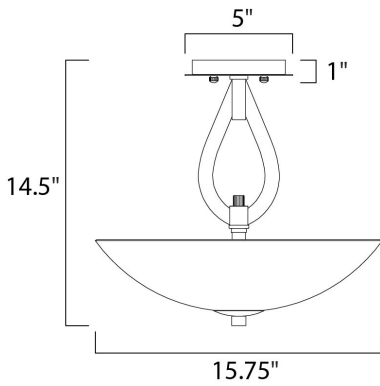

**PRODUCT DESCRIPTION**

Heavy arms sweep up from the bottom of a large teardrop center column to support the tall Satin White Glass shades of the Elan collection. The choice of elegant finishes includes Textured Ebony or Polished Chrome.

**MEASUREMENTS**

DIMENSION : 15.75" W x 14.5" H  
 CANOPY : 5" W x 1" H x 5" L  
 HANGING WEIGHT : 7.3 lb

**LAMPING**

INPUT VOLTAGE : 120V  
 BULB : 3 x 60W Incandescent E26 Medium , 180W Total  
 BULB INCLUDED : (Not Included)  
 DIMMABLE : Standard Dimmer