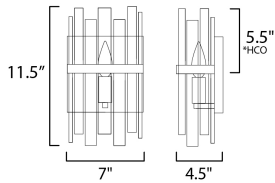

LAMPING

INPUT VOLTAGE : 120V
BULB : 1 x 60W Incandescent E12 Candelabra , 60W Total
BULB INCLUDED : (Not Included)
DIMMABLE :
LIGHTING_DIRECTION : Omni