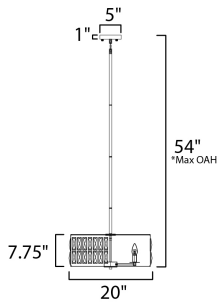

\*max overall height

**MEASUREMENTS**

- DIMENSION : 20" W x 7.75" H
- MAX OAH : 54" OAH
- CANOPY : 5" W x 1" H x 5" L
- HANGING WEIGHT : 14.96 lb

**LAMPING**

- INPUT VOLTAGE : 120V
- BULB : 4 x 40W Incandescent E12 , 160W Total
- BULB INCLUDED : (Not Included)
- DIMMABLE : Y