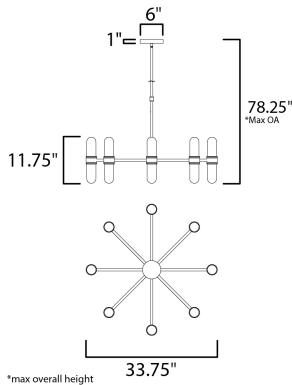

**PRODUCT DESCRIPTION**

This aptly named collection features a round tube frame of Matte Black with machined Brushed Aluminum accents and dual Clear dome glass diffusers which securely screw into each cup. Our vintage T6 lamps are included with each fixture to complete this classic design. There is also dual application for this collection in that it is suitable for Damp Location which allows for installation in both indoor and outdoor living spaces.

**MEASUREMENTS**

- DIMENSION : 33.75" L x 33.75" W x 11.75" H
- MAX OAH : 78.25" OAH
- CANOPY : 6" W x 1" H x 6" L
- HANGING WEIGHT : 23.76 lb

**LAMPING**

- INPUT VOLTAGE : 120V
- BULB : 16 x 40W Incandescent E12 Candelabra , 640W Total
- BULB INCLUDED : (Included)
- DIMMABLE : Yes
- COLOR\_TEMP : 2400K