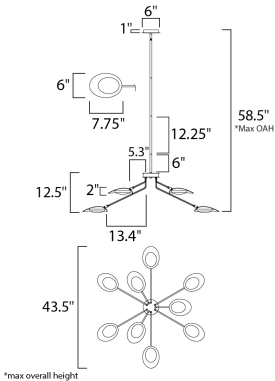

MEASUREMENTS

DIMENSION : 43.25" L x 43.25" W x 12.5" H
 MAX OAH : 58.5" OAH
 CANOPY : 6" W x 1" H x 6" L
 HANGING WEIGHT : 16.5 lb

LAMPING

INPUT VOLTAGE : 120V
 LUMENS : 4,680 Rated (4,095 Del.)
 BULB : 9 x 6.5W LED AC Integrated , 58W Total
 BULB INCLUDED : (Integrated)
 DIMMABLE : Triac CL
 CRI : 80 CRI
 COLOR_TEMP : 3000K

FINISHES OPTION

 Black / Satin Brass (BKSBR)

MATERIAL

Aluminum, Acrylic

RATINGS

cETLus
 Dry Location

ADDITIONAL

ADJUSTABLE
 SLOPE: 90
 RATED LIFE 35000 Hours
 OPERATING TEMPERATURE:
 -20°C (-4°F), 40°C (104°F)