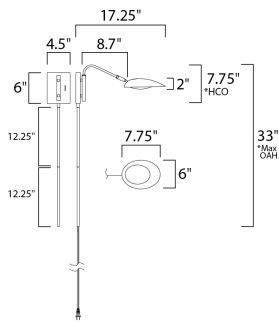

PRODUCT DESCRIPTION

Inspired by Mid-Century Modern design, this collection features tapered hoods that conceal LED modules that can be adjusted to direct the light. The Black finish with contrasting Satin Brass accents softens the look to work in a broader range of design. The wall pin up lamps work great at bedside while the floor lamp version is at home next to a chair.

MEASUREMENTS

DIMENSION : 6" L 7.75" H x 17.25" Ext
MAX OAH : 4.5" W x 6" H
HANGING WEIGHT : 2.64 lb

LAMPING

INPUT VOLTAGE : 120V
LUMENS : 520 Rated (455 Del.)
BULB : 1 x 6.5W LED AC Integrated , 6W Total
BULB INCLUDED : (Integrated)
DIMMABLE : Triac CL
CRI : 80 CRI
COLOR_TEMP : 3000K
LIGHTING_DIRECTION : Down

FINISHES OPTION

Black / Satin Brass (BKSBR)

MATERIAL

Aluminum, Acrylic

RATINGS

cETLus
Damp Location

ADDITIONAL

INSTALL UP/DOWN: Down
RATED LIFE 35000 Hours
OPERATING TEMPERATURE:
-20°C (-4°F), 40°C (104°F)

Always consult a qualified electrician before installing any lighting product.