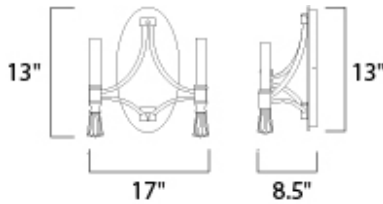

**MEASUREMENTS**

DIMENSION : 12.5" W x 13" H x 6" Ext  
 MAX OAH : 6.5" W x 13" H  
 HANGING WEIGHT : 6.6 lb

**LAMPING**

INPUT VOLTAGE : 120V  
 BULB : 2 x 40W Incandescent E12 Candelabra , 80W Total  
 BULB INCLUDED : (Not Included)  
 DIMMABLE : Yes