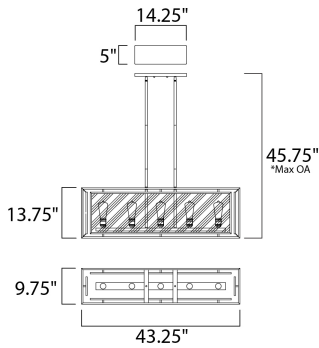

\*max overall height

**MEASUREMENTS**

- DIMENSION : 43.25" L x 9.75" W x 13.75" H
- MAX OAH : 45.75" OAH
- CANOPY : 14.25" W x 0.75" H x 5" L
- HANGING WEIGHT : 25.96 lb

**LAMPING**

- INPUT VOLTAGE : 120V
- BULB : 5 x 60W Incandescent E26 Medium , 300W Total
- BULB INCLUDED : (Not Included)
- DIMMABLE : Yes