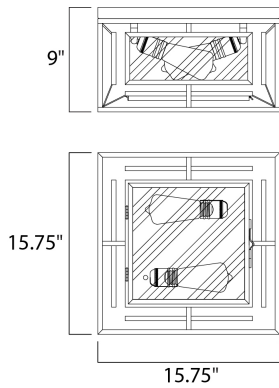

**MEASUREMENTS**

DIMENSION : 15.75" L x 15.75" W x 9" H  
 MAX OAH : 15.75" W x 1" H  
 HANGING WEIGHT : 13.2 lb

**LAMPING**

INPUT VOLTAGE : 120V  
 BULB : 2 x 60W Incandescent E26 Medium , 120W Total  
 BULB INCLUDED : (Not Included)  
 DIMMABLE : Yes