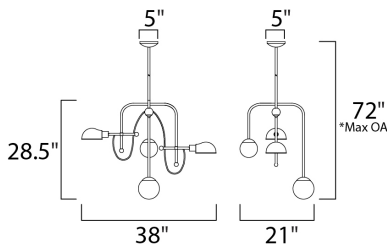

**MEASUREMENTS**

DIMENSION : 38" L x 21" W x 28.5" H  
 MAX OAH : 72" OAH  
 CANOPY : 5" W x 1.75" H x 5" L  
 HANGING WEIGHT : 19.62 lb

**LAMPING**

INPUT VOLTAGE : 120V  
 LUMENS : 2,400 Rated (1,500 Del.)  
 BULB : 4 x 9+4W LED E26 Medium + G9 , 26W Total  
 BULB INCLUDED : (Included)  
 DIMMABLE : Yes  
 COLOR\_TEMP : 3000K  
 LIGHTING\_DIRECTION : Directional

\*max overall height

**FINISHES OPTION**

-  Black / Satin Nickel (BKSJN)
-  Bronze / Satin Brass (BZSBR)

**GLASS**

White WT

**MATERIAL**

Steel, Glass

**RATINGS**