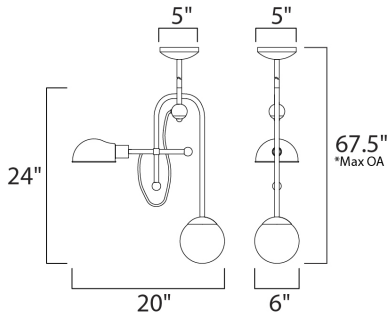

PRODUCT DESCRIPTION

An eclectic design form combining function with Mid-Century influences features articulated arms that support parabolic shades that can swivel to direct the light. Available in your choice of Bronze with Satin Brass or Black with Satin Nickel, both with opal White glass.

*max overall height

MEASUREMENTS

DIMENSION : 20" L x 6" W x 24" H
 MAX OAH : 67.5" OAH
 CANOPY : 5" W x 1.75" H x 5" L
 HANGING WEIGHT : 7.05 lb

LAMPING

INPUT VOLTAGE : 120V
 LUMENS : 1,250 Rated (750 Del.)
 BULB : 2 x 9+4W LED E26 Medium + G9 , 13W Total
 BULB INCLUDED : (Included)
 DIMMABLE : Yes
 COLOR_TEMP : 3000K
 LIGHTING_DIRECTION : Directional