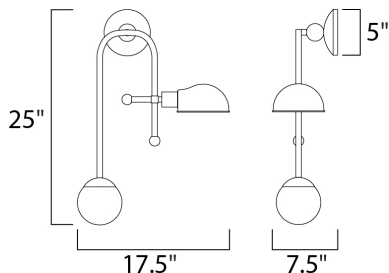

**PRODUCT DESCRIPTION**

An eclectic design form combining function with Mid-Century influences features articulated arms that support parabolic shades that can swivel to direct the light. Available in your choice of Bronze with Satin Brass or Black with Satin Nickel, both with opal White glass.

**MEASUREMENTS**

DIMENSION : 7.5" L x 17.5" W x 25" H x 7.5" Ext  
 MAX OAH : 5" W x 5" H  
 HANGING WEIGHT : 3.53 lb

**LAMPING**

INPUT VOLTAGE : 120V  
 LUMENS : 1,250 Rated (750 Del.)  
 BULB : 2 x 9+4W LED E26 Medium + G9 , 13W Total  
 BULB INCLUDED : (Included)  
 DIMMABLE : Yes  
 COLOR\_TEMP : 3000K  
 LIGHTING\_DIRECTION : Directional