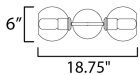

LAMPING

INPUT VOLTAGE : 120V
BULB : 2 x 60W Incandescent E26 Medium , 120W Total
BULB INCLUDED : (Not Included)
DIMMABLE : Y
LIGHTING_DIRECTION : Horizontal/

FINISHES OPTION

- Black (BK)
- Natural Aged Brass (NAB)

GLASS

Clear CL

MATERIAL

Steel,Glass