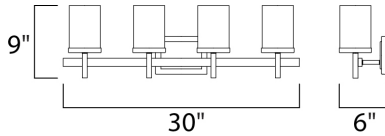

PRODUCT DESCRIPTION

Square glass shades ride upon a rectangular bar to create geometry at its best. Available in Polished Chrome with Satin White glass and Satin Nickel and white Linen glass.